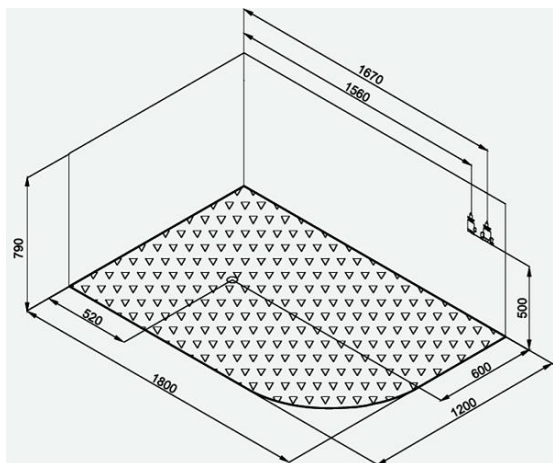

Brand : Eago, China  
 Name : ACRYLIC MASSAGE BATHTUBS  
 Item Code : AM124JCW-1L / R

Designer :

Color / Finish: Acrylic White  
 Dimensions : 1800 x 1200 x 700 mm

**Product info:**

- Massage Bathtubs
- Corner whirlpool bathtub for 2 persons - 9 water + 8 air jets
- With mixer & hand shower and pillow
- available in right- or left-hand version