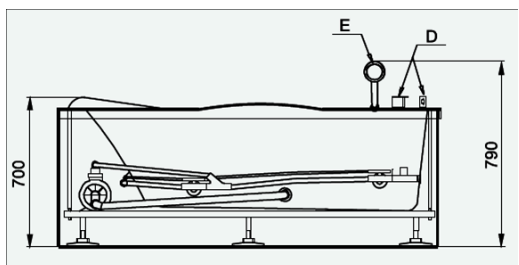

Brand : Eago, China  
 Name : ACRYLIC MASSAGE BATHTUBS  
 Item Code : AM124JCW-1L / R

Designer :

Color / Finish: Acrylic White  
 Dimensions : 1800 x 1200 x 700 mm

**Product info:**

- Massage Bathtubs
- Corner whirlpool bathtub for 2 persons - 9 water + 8 air jets
- With mixer & hand shower and pillow
- available in right- or left-hand version