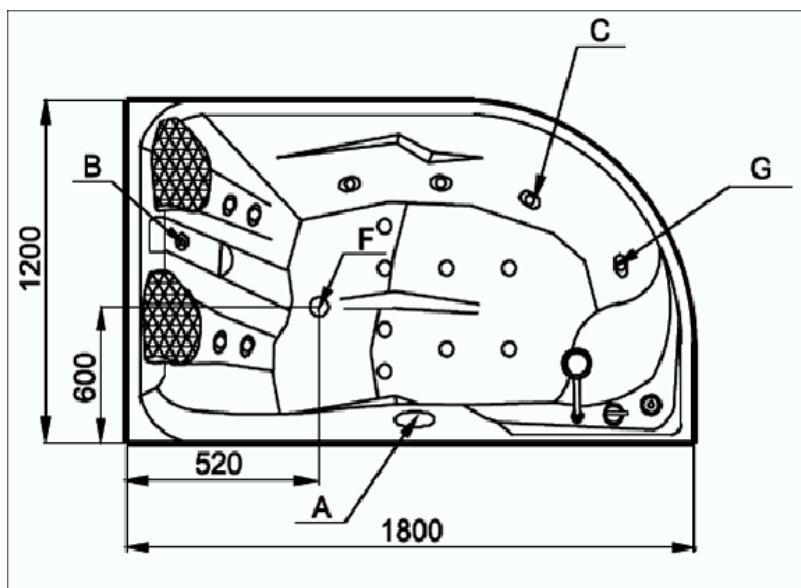

Brand : Eago, China  
 Name : ACRYLIC MASSAGE BATHTUBS  
 Item Code : AM124JCW-1L / R

Designer :

Color / Finish: Acrylic White  
 Dimensions : 1800 x 1200 x 700 mm

**Product info:**

- Massage Bathtubs
- Corner whirlpool bathtub for 2 persons - 9 water + 8 air jets
- With mixer & hand shower and pillow
- available in right- or left-hand version